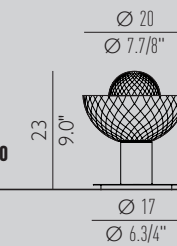

BEDSIDE

Lamp / 1X MAX 9W LED GU10