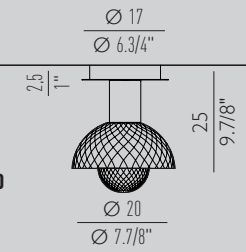

SUSPENSION

Lamp / 1X MAX 9W LED GU10

**CEILING**

Lamp / 1X MAX 9W LED GU10

BALL

collection

APPLIQUE

Lamp / 1X MAX 8W LED E14