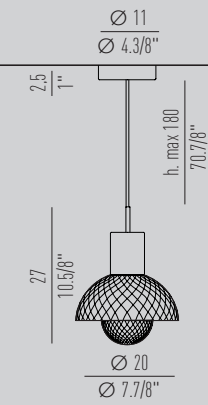

SUSPENSION

Lamp / 1X MAX 9W LED GU10