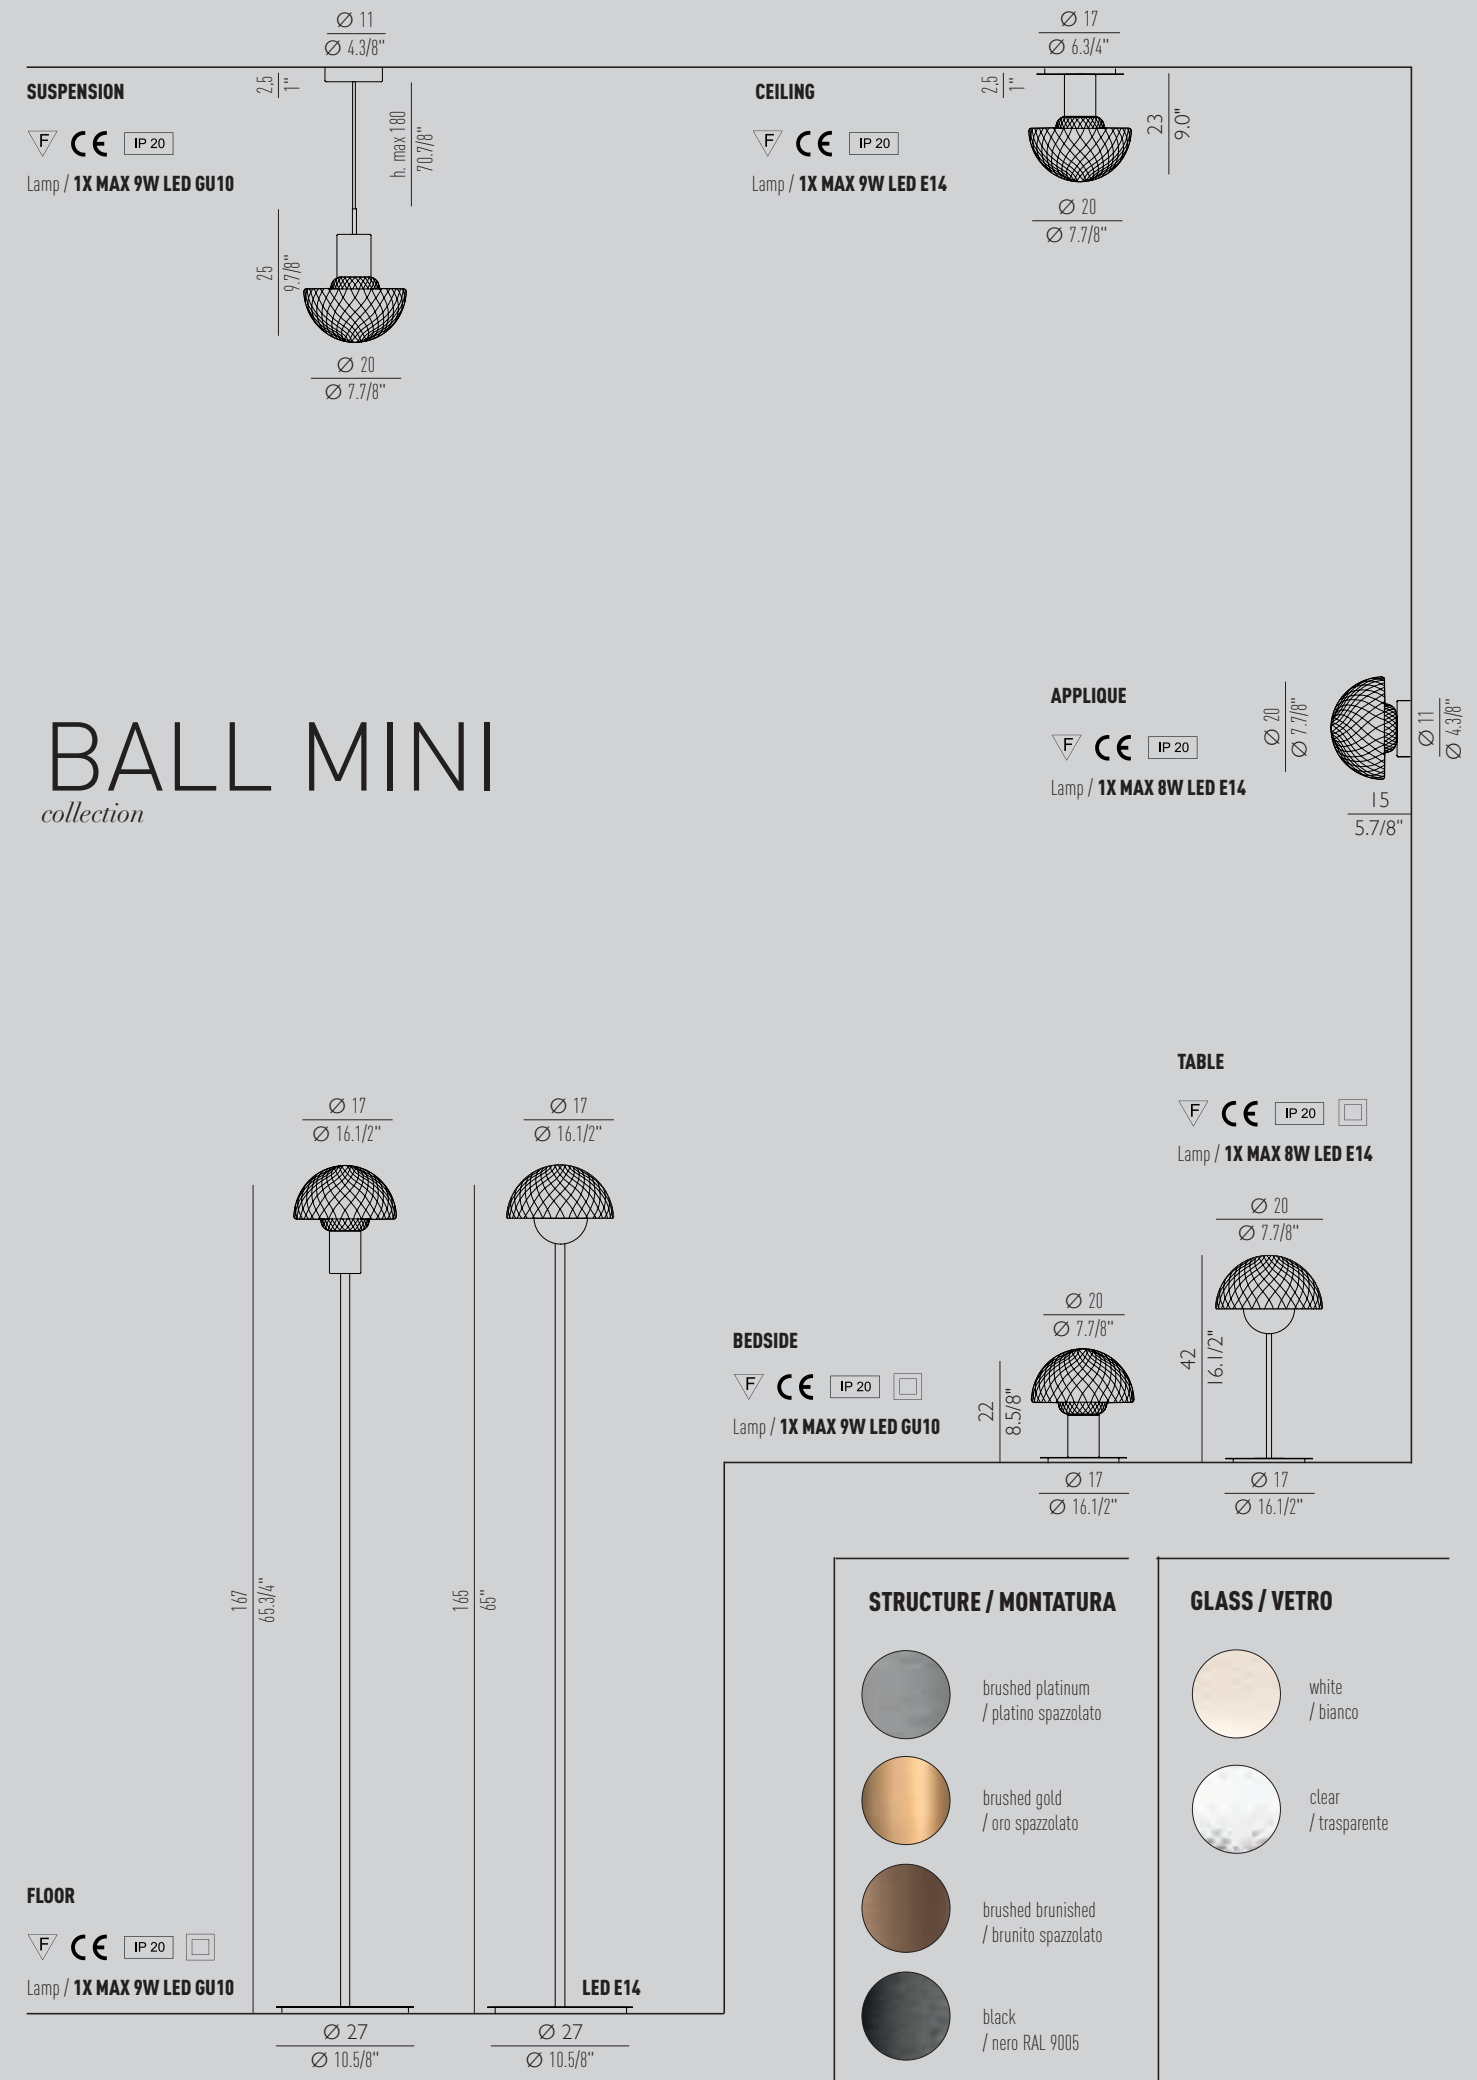

Use of traditional manufacturing techniques for the diffusers of BALL collection; made of transparent blown glass and glossy milky white, when enlightened, they develop particular effects of light and shadows on the walls.

Impiego di tradizionali tecniche di lavorazione per i diffusori della collezione BALL; realizzati in vetro soffiato trasparente e biancolatte lucido, quando illuminati creano sulle pareti particolari giochi di luci e ombre.