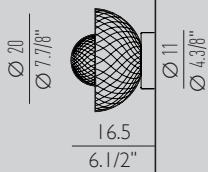

BALL

collection

APPLIQUE

Lamp / 1X MAX 8W LED E14